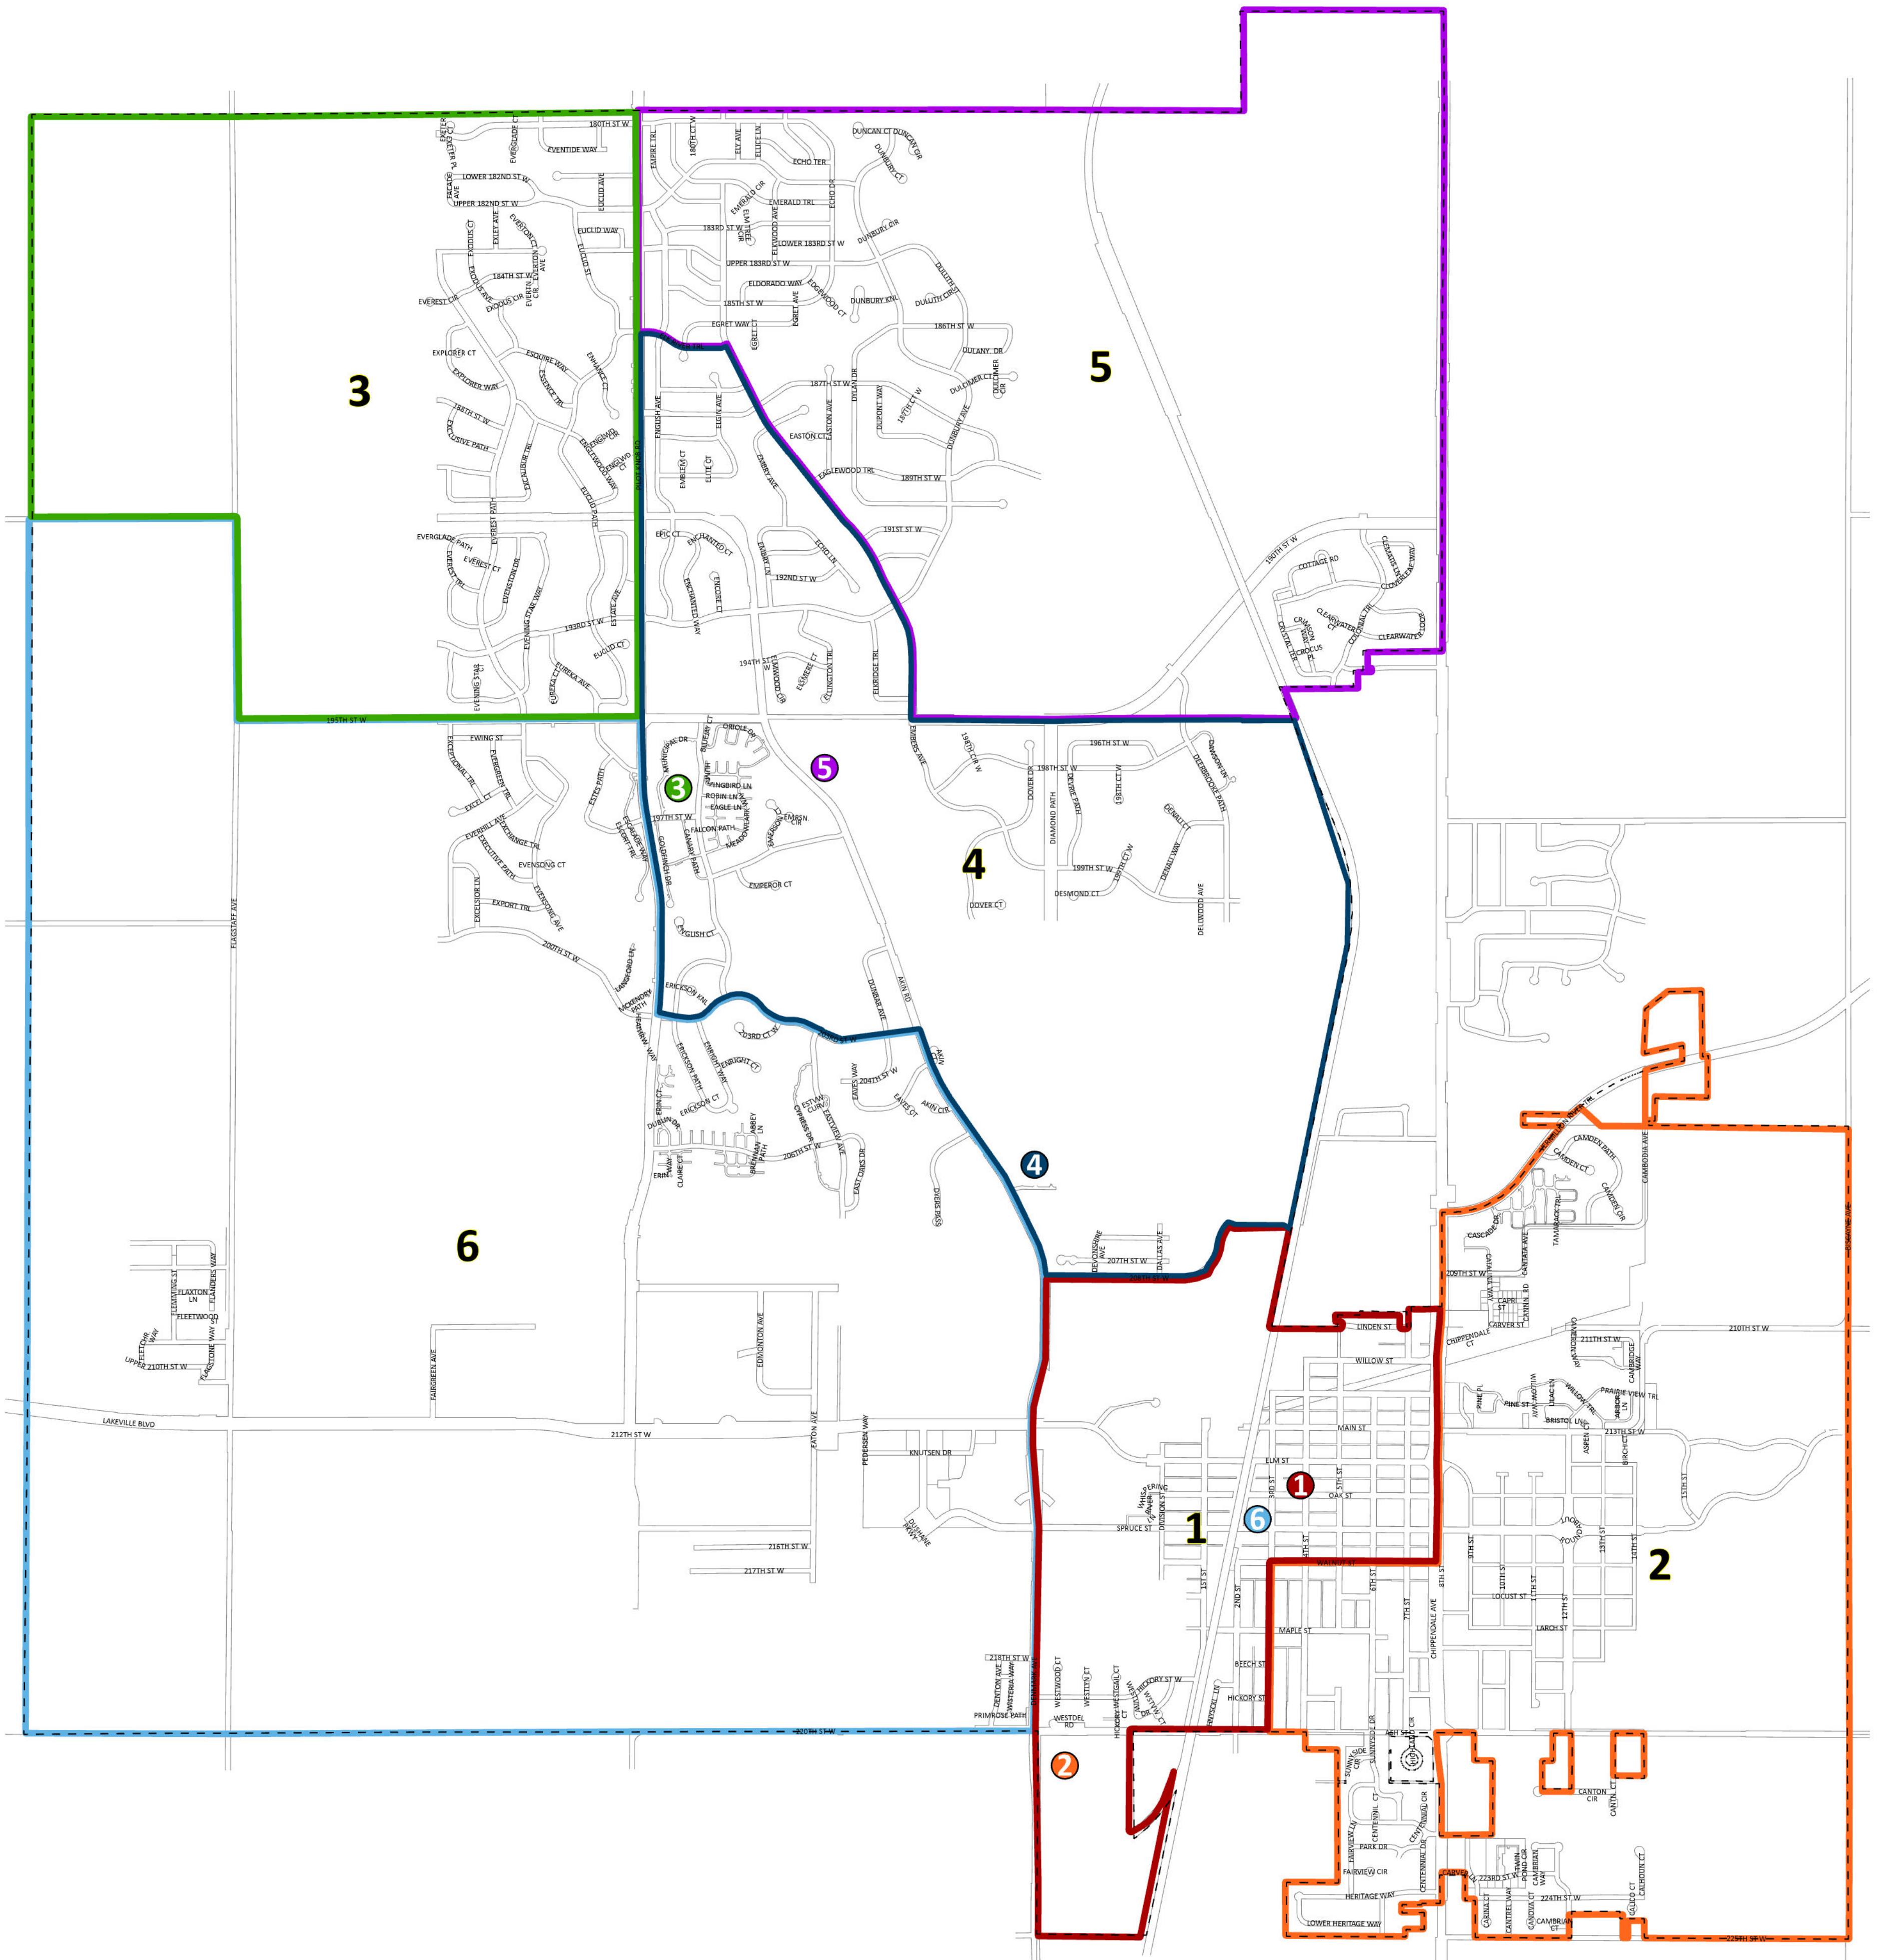

Polling Precincts and Locations

City of Farmington

Precinct/Polling Location

- 1** ● RAMBLING RIVER CENTER, 325 OAK ST
- 2** ● CHURCH OF ST MICHAEL, 22120 DENMARK AVE
- 3** ● FARMINGTON MAINTENANCE FACILITY, 19650 MUNICIPAL DR
- 4** ● FARMINGTON LUTHERAN CHURCH, 20600 AKIN RD
- 5** ● BIBLE BAPTIST CHURCH, 19700 AKIN RD
- 6** ● FARMINGTON CITY HALL, 430 3RD ST

Prepared By:
City of Farmington GIS
Date: 10/2023